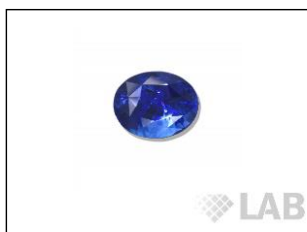

# GEMSTONE REPORT

R-201812748

ID

**Natural Sapphire**

Color

**Vivid Blue\***

Enhancement

**Heat**

Origin

**Sri Lanka**

Photos Gallery

Image is approximate

Date .....**08.10.2018**

Weight .....**6.98ct**

Shape .....**Oval**

Cut .....**ModBrilliant/ModStep**

Dimensions.....**12.14x9.86x7.47**

Cut

Comment;

Color Commonly Known as

**\*Royal Blue**

Instruments used:

\*\*see next page for data report

IR