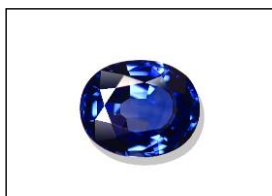

GEMSTONE REPORT

R-201812434

ID

Natural Sapphire

Color

Vivid Blue*

Enhancement

Heat Treated

Origin

Madagascar

Photos Gallery

Date**10.09.2018**

Weight**1.81ct**

Shape**Oval**

Cut**Brilliant/ModStep**

Dimensions.....**8.19x6.43x3.94**

Cut

Comment:

Color commonly known as:

***Cornflower**