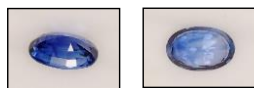

GEMSTONE REPORT

R-201812434

ID

Natural Sapphire

Color

Vivid Blue*

Enhancement

Heat Treated

Origin

Madagascar

Photos Gallery

Date**10.09.2018**

Weight**1.81ct**

Shape**Oval**

Cut**Brilliant/ModStep**

Dimensions.....**8.19x6.43x3.94**

Cut

Comment:

Color commonly known as:

***Cornflower**