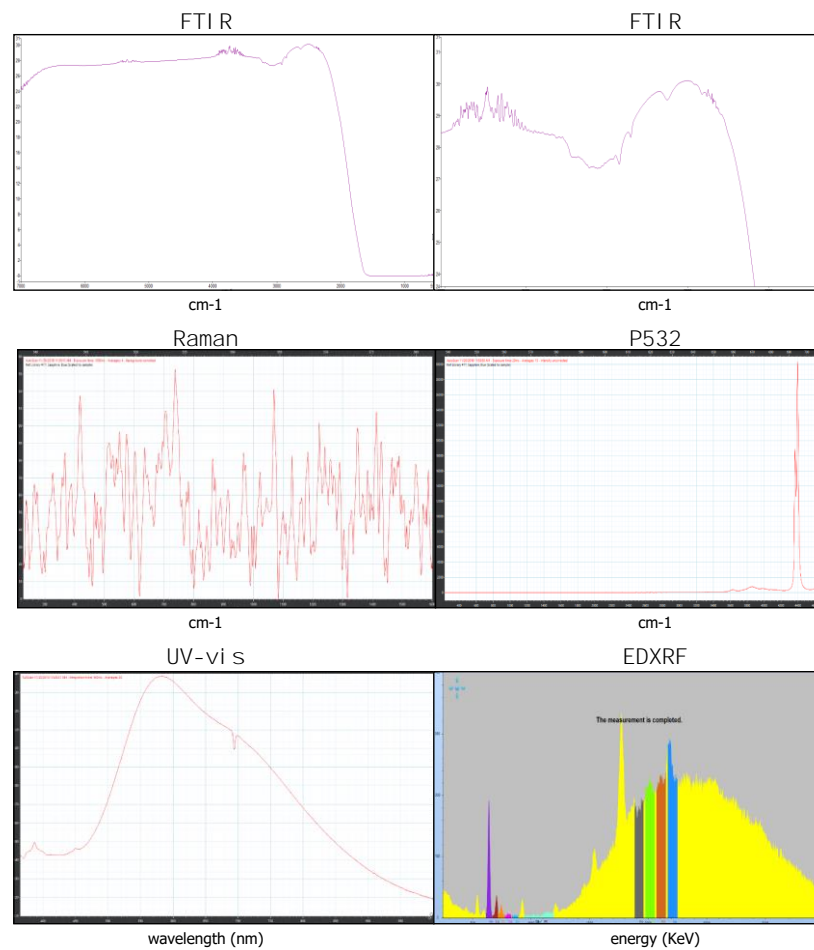

R-201812936

DATA GEMREPORT

Request HQ Pictures of your data at info@gemlabanalysis.com

The data collected on your item is valid at the issuance date of this report