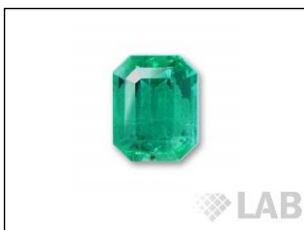

GEMSTONE REPORT

R-201812844

ID

Natural Emerald

Color

Vivid Green

Enhancement

Minor

Origin

Panjshir

Photos Gallery

Image is approximate

Date **31.10.2018**

Weight **1.54ct**

Shape.....**Octagonal**

Cut .....**Step/Step**

Dimensions.....**7.79x6.13x4.59**

Cut