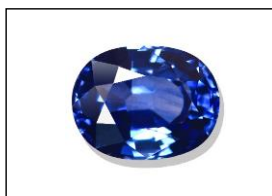

GEMSTONE REPORT

R-201812438

ID

Natural Sapphire

Color

Vivid Blue*

Enhancement

Heat Treated

Origin

Sri Lanka

Photos Gallery

Date**10.09.2018**

Weight**1.94ct**

Shape**Oval**

Cut**Brilliant/ModStep**

Dimensions.....**8.18x6.09x4.38**

Cut

Comment:

Color commonly known as:

***Cornflower**