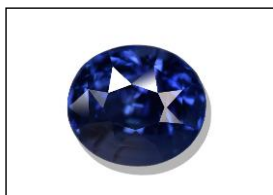

GEMSTONE REPORT

R-201812451

ID

Natural Sapphire

Color

Vivid Blue*

Enhancement

No Indication of Heat Treatment

Origin

Sri Lanka

Photos Gallery

Date**06.09.2018**

Weight**5.12ct**

Shape**Oval**

Cut**ModBrilliant/ModStep**

Dimensions.....**10.35x8.79x7.30**

Cut

Comment:

Color commonly known as:

***Cornflower**