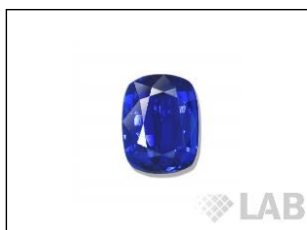

GEMSTONE REPORT

R-201812723

ID

Natural Sapphire

Color

Vivid Blue*

Enhancement

Heat

Origin

Sri Lanka

Photos Gallery

Image is approximate

Date**03.10.2018**

Weight**3.01ct**

Shape**Cushion**

Cut**Brilliant/ModStep**

Dimensions.....**9.11x6.88x4.82**

Cut

Comment;

Color Commonly Known as

***Royal Blue**

Instruments used:

**see next page for data report

IR