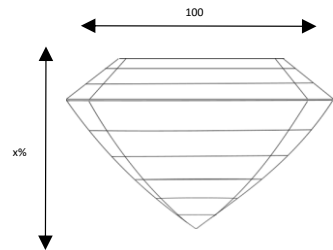

Enhancement

**None**

Origin

**Zambia**

\*Images are approximate

Object.....One Faceted Gemstone

Weight.....8.90ct

Shape.....Octagonal

Cut.....Step/Step

Dimensions.....13.16X11.53X8.06

Clarity.....EC(Eye Clean)

Color.....GreenS9T7MZ

\*Images are magnified