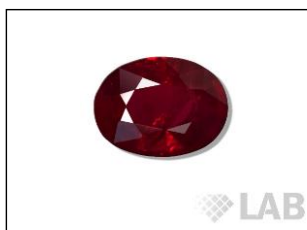

GEMSTONE REPORT

R-201812467

ID

Natural Ruby

Color

Vivid Red*

Enhancement

Heat Treated

Origin

Mozambique

Photos Gallery

Image is approximate

Date**12.09.2018**

Weight**1.20ct**

Shape**Oval**

Cut**Brilliant/ModStep**

Dimensions.....**7.20x5.23x3.59**

Cut

Comment:

Color Commonly Known as

***Pigeon Blood**

Instruments used:

**see next page for data report

IR