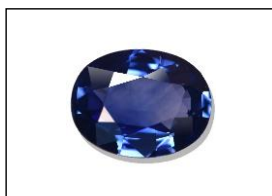

GEMSTONE REPORT

R-201812436

ID

Natural Sapphire

Color

Vivid Blue*

Enhancement

Heat Treated

Origin

Sri Lanka

Photos Gallery

Date**10.09.2018**

Weight**1.45ct**

Shape**Oval**

Cut**Brilliant/ModStep**

Dimensions.....**8.15x6.10x3.30**

Cut

Comment:

Color commonly known as:

***Cornflower**