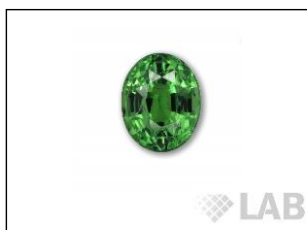

GEMSTONE REPORT

R-201812886

ID

Natural Tsavorite

Photos Gallery

Image is approximate

Date**12.11.2018**

Weight**2.06ct**

Shape**Oval**

Cut**ModBrilliant/ModStep**

Dimensions.....**8.40x6.58x4.90**

Color

Vivid Green

Enhancement

None

Origin