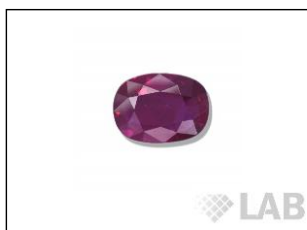

GEMSTONE REPORT

R-201812750

ID

Natural Ruby

Color

Vivid Red*

Enhancement

No Indication of Heat Treatment

Origin

Mozambique

Photos Gallery

Image is approximate

Date**9.10.2018**

Weight**2.28ct**

Shape**Cushion**

Cut**Brilliant/ModStep**

Dimensions.....**9.61x7.21x3.50**

Cut

Comment;

Color Commonly Known as

***Pigeon Blood**

Instruments used:

**see next page for data report

IR