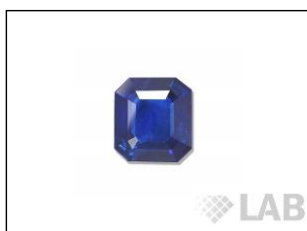

# GEMSTONE REPORT

R-201812717

ID

**Natural Sapphire**

Color

**Vivid Blue\***

Enhancement

**Heat**

Origin

**Madagascar**

Photos Gallery

Image is approximate

Date .....**02.10.2018**

Weight .....**6.06ct**

Shape.....**Octagonal**

Cut .....**Step/Step**

Dimensions.....**10.91x9.73x5.46**

Cut

Comment;

Color Commonly Known as

**\*Royal Blue**

Instruments used:

\*\*see next page for data report

IR