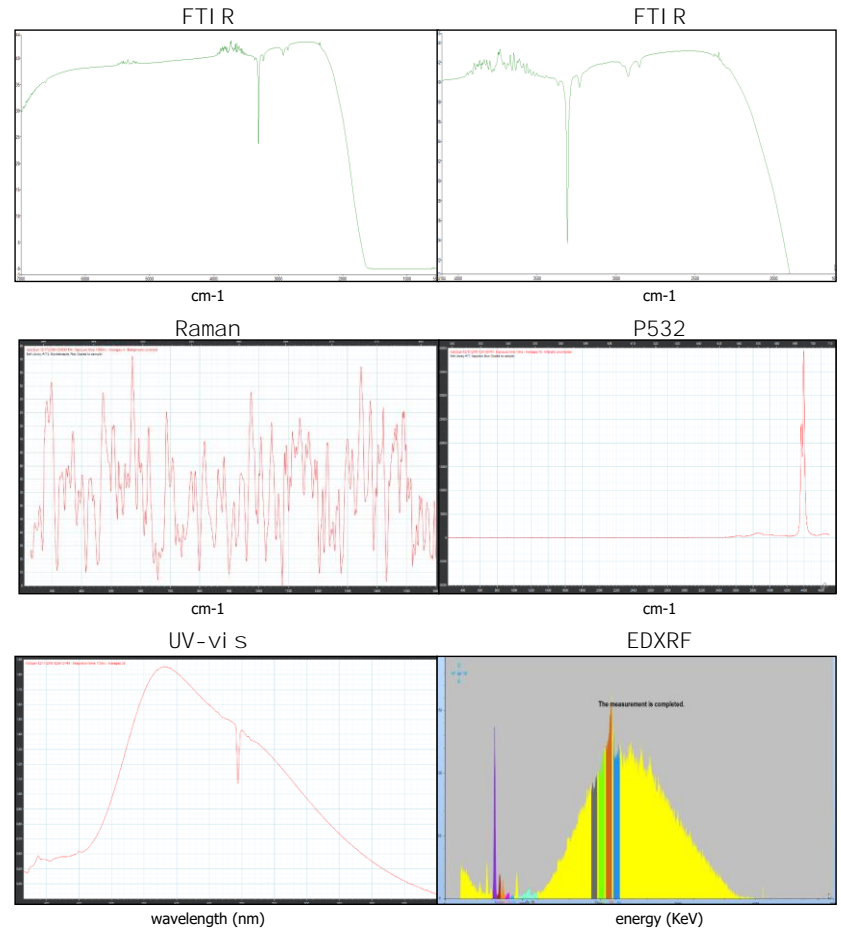

R-201813166

DATA GEMREPORT

Request HQ Pictures of your data at info@gemlabanalysis.com

The data collected on your item is valid at the issuance date of this report