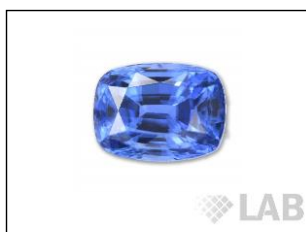

GEMSTONE REPORT

R-201813063

ID

Natural Sapphire

Color

Vivid Blue*

Enhancement

Heat

Origin

Sri Lanka

Photos Gallery

Image is approximate

Date **06.12.2018**

Weight **5.50ct**

Shape .....**Cushion**

Cut .....**ModBrilliant/ModStep**

Dimensions.....**10.28x8.05x6.92**

Cut

Comment:

Color Commonly Known as

*Cornflower

Instruments used:

**see next page for data report

FTIR

EDXRF

Magnification

Uv-vis

PL532

Raman

LIBS