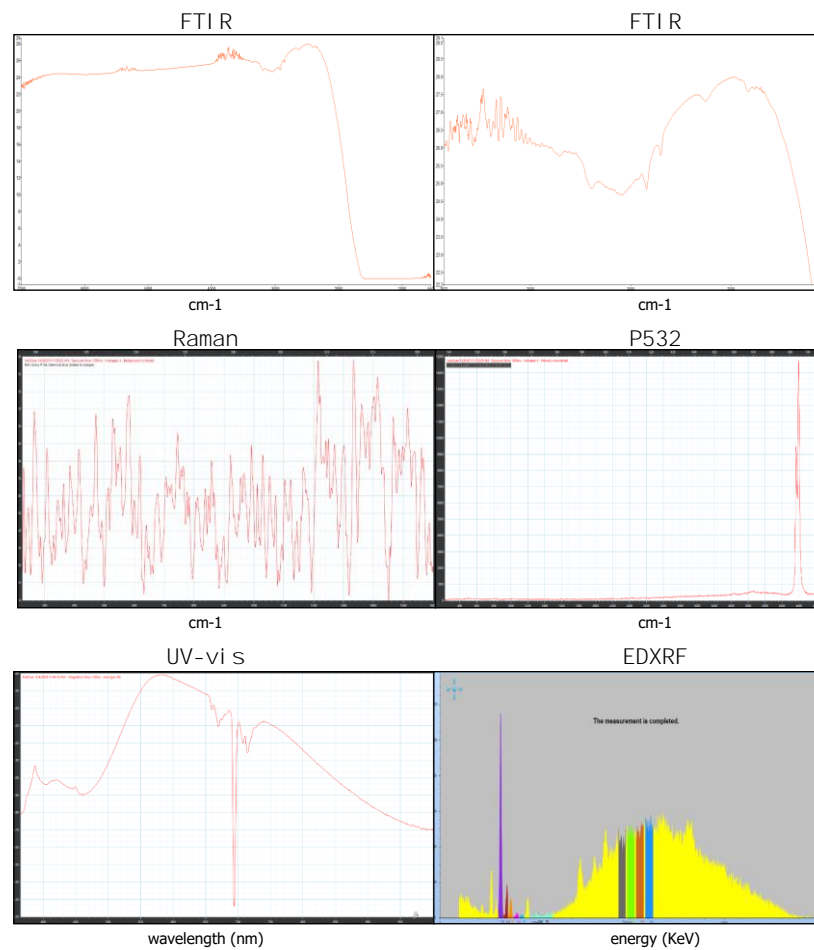

R-201813063

DATA GEMREPORT

Request HQ Pictures of your data at info@gemlabanalysis.com

The data collected on your item is valid at the issuance date of this report