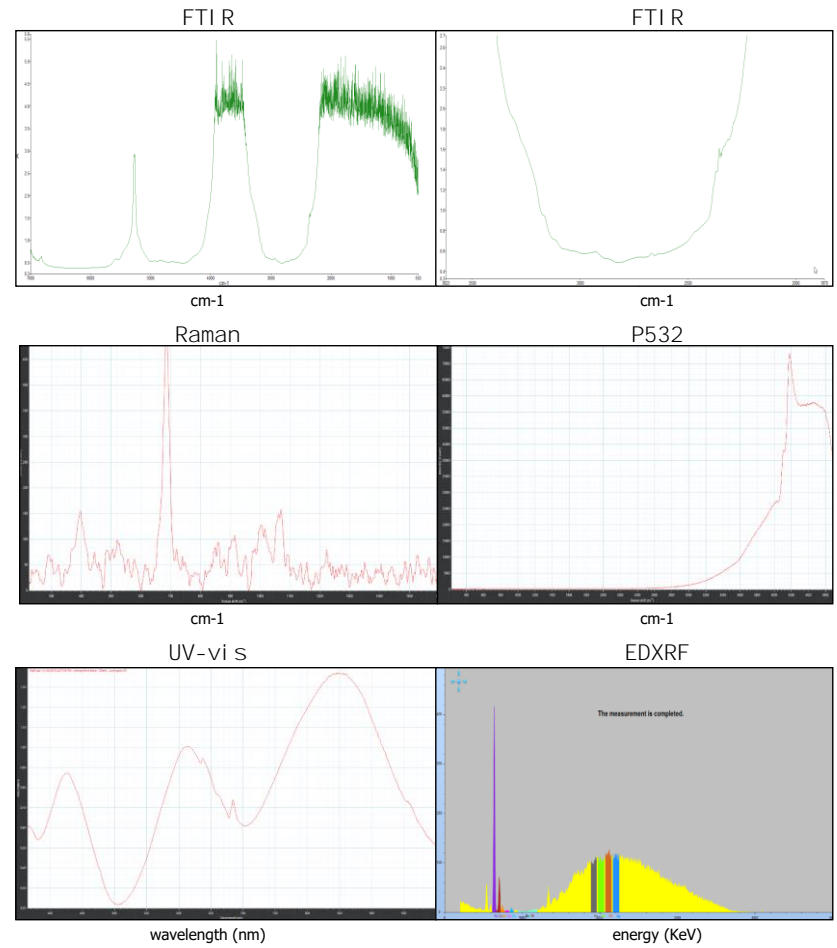

R-201813112

DATA GEMREPORT

Request HQ Pictures of your data at info@gemlabanalysis.com

The data collected on your item is valid at the issuance date of this report