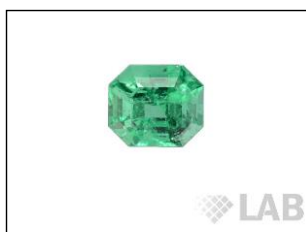

GEMSTONE REPORT

R-201812965

ID

Natural Emerald

Color

Green

Enhancement

Minor

Origin

Panjshir

Photos Gallery

Image is approximate

Date **21.11.2018**

Weight **2.45ct**

Shape.....**Octagonal**

Cut .....**Step/Step**

Dimensions.....**8.28x7.41x6.51**

Cut