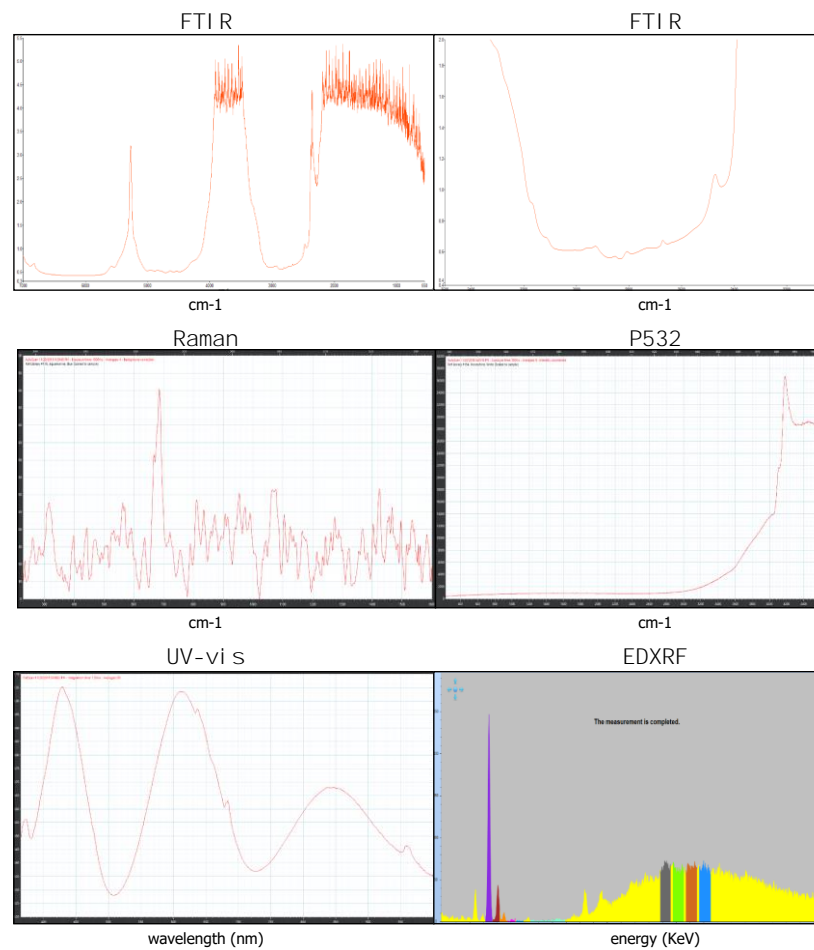

R-201812965

DATA GEMREPORT

Request HQ Pictures of your data at info@gemlabanalysis.com

The data collected on your item is valid at the issuance date of this report