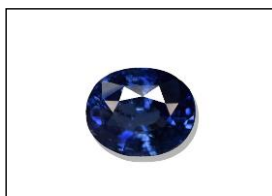

# GEMSTONE REPORT

R-201812447

ID

**Natural Sapphire**

Color

**Intense Blue\***

Enhancement

**Heat Treated**

Origin

**Sri Lanka**

Photos Gallery

Date .....**06.09.2018**

Weight .....**3.21ct**

Shape .....**Oval**

Cut .....**ModBrilliant/ModStep**

Dimensions.....**9.43x7.52x5.13**

Cut

Comment:

Color commonly known as:

**\*Cornflower**