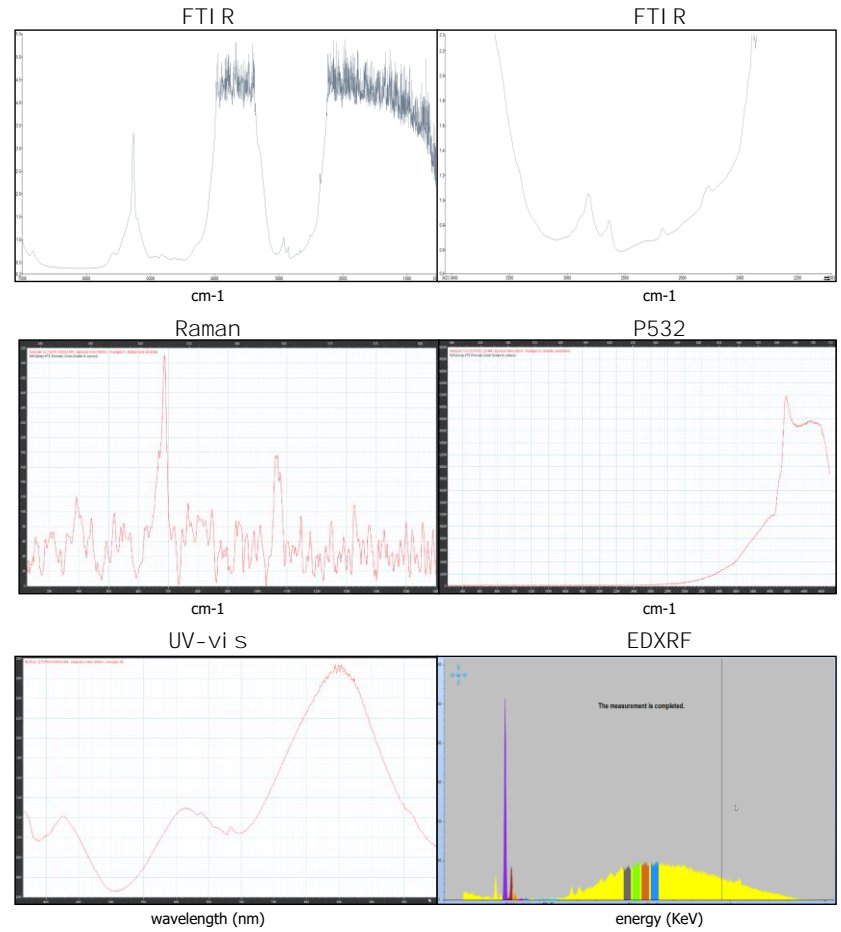

R-201813090

DATA GEMREPORT

Request HQ Pictures of your data at info@gemlabanalysis.com

The data collected on your item is valid at the issuance date of this report