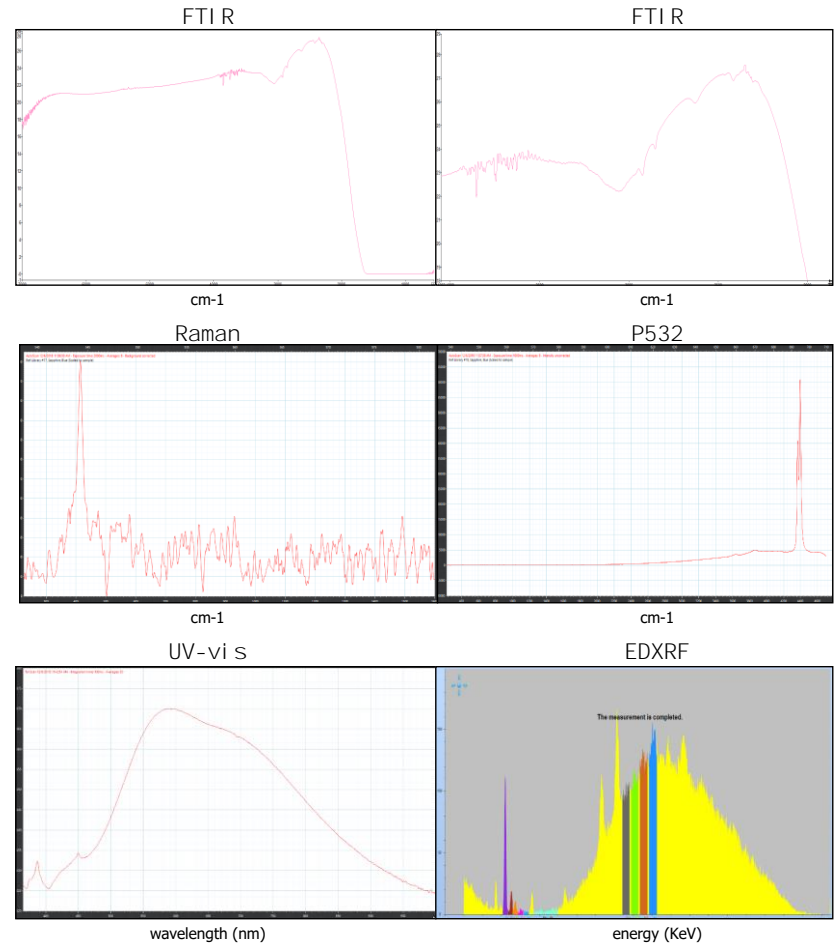

R-201813065

DATA GEMREPORT

Request HQ Pictures of your data at info@gemlabanalysis.com

The data collected on your item is valid at the issuance date of this report