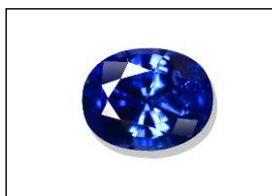

GEMSTONE REPORT

R-201812433

ID

Natural Sapphire

Color

Vivid Blue*

Enhancement

Heat Treated

Origin

Sri Lanka

Photos Gallery

Date**10.09.2018**

Weight**1.65ct**

Shape**Oval**

Cut**Brilliant/ModStep**

Dimensions.....**8.07x6.15x4.28**

Cut

Comment:

Color commonly known as:

***Cornflower**