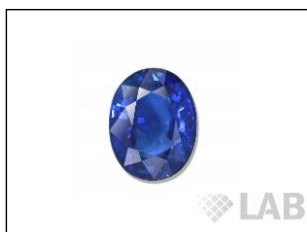

GEMSTONE REPORT

R-201812720

ID

Natural Sapphire

Color

Vivid Blue*

Enhancement

Heat

Origin

Sri Lanka

Photos Gallery

Image is approximate

Date**03.10.2018**

Weight**7.01ct**

Shape**Oval**

Cut**Brilliant/ModStep**

Dimensions.....**13.37x10.15x6.07**

Cut

Comment;

Color Commonly Known as

***Royal Blue**

Instruments used:

**see next page for data report

IR