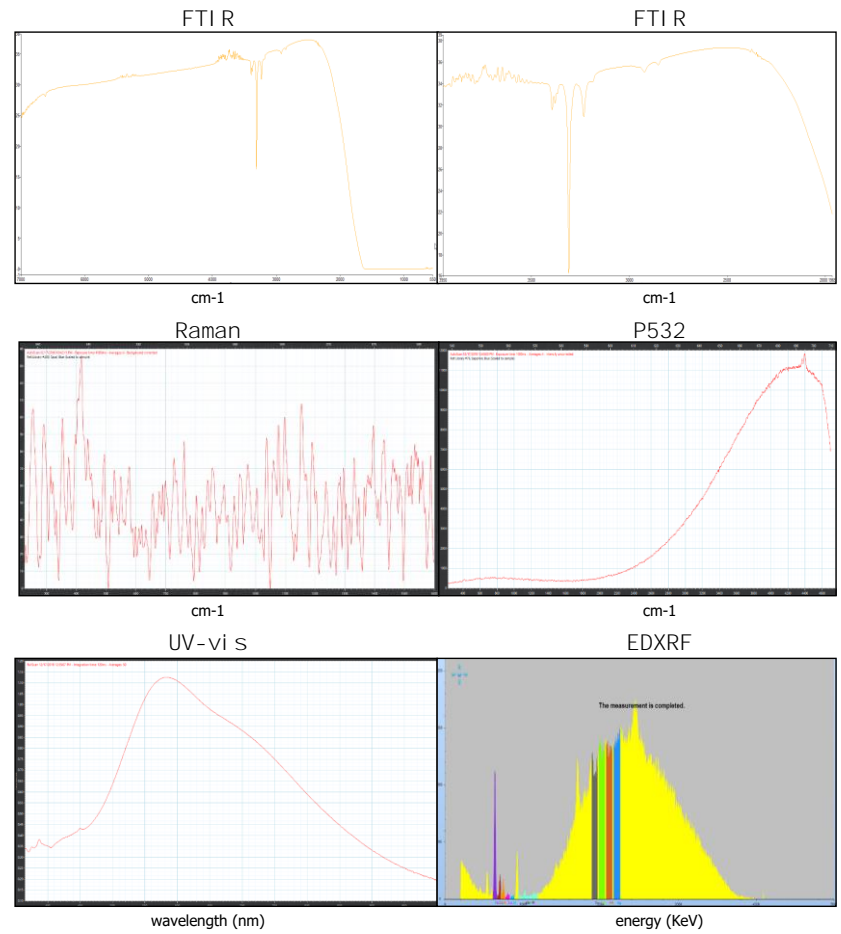

R-201813167

DATA GEMREPORT

Request HQ Pictures of your data at info@gemlabanalysis.com

The data collected on your item is valid at the issuance date of this report