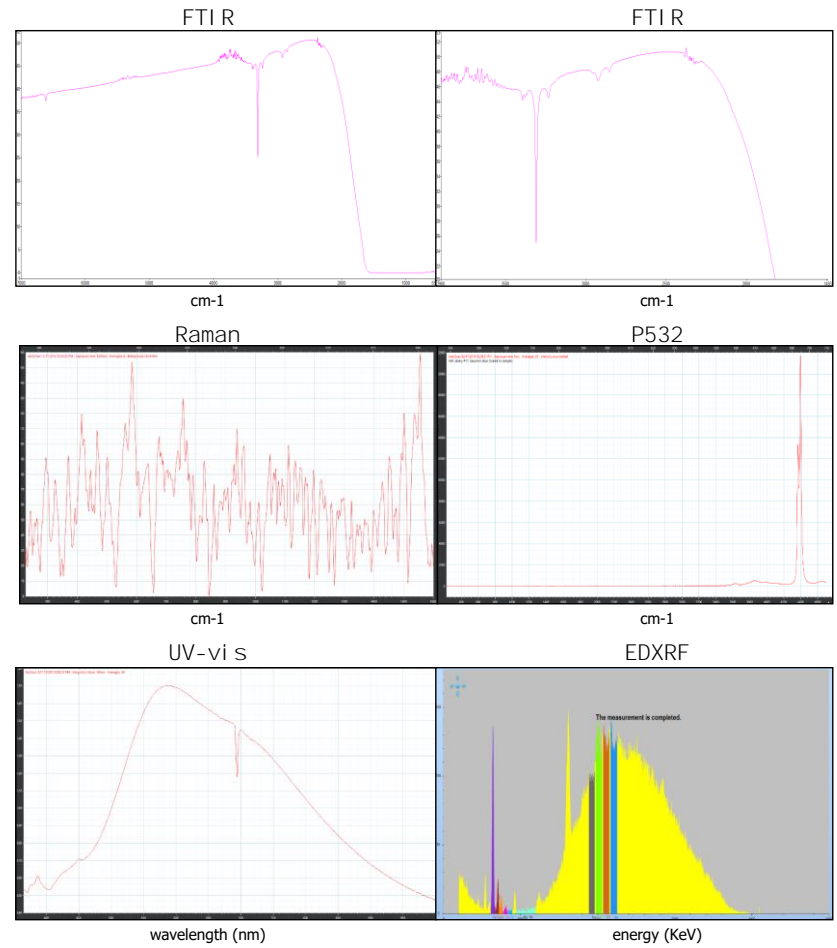

R-201813165

DATA GEMREPORT

Request HQ Pictures of your data at info@gemlabanalysis.com

The data collected on your item is valid at the issuance date of this report