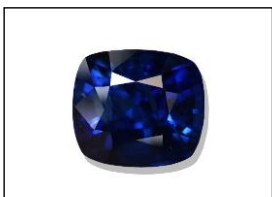

GEMSTONE REPORT

R-201812449

ID

Natural Sapphire

Color

Vivid Blue*

Enhancement

Heat Treated

Origin

Madagascar

Photos Gallery

Date**06.09.2018**

Weight**12.43ct**

Shape**Cushion**

Cut**ModBrilliant/ModStep**

Dimensions.....**13.41x11.63x9.27**

Cut

Comment:

Color commonly known as:

***Royal Blue**