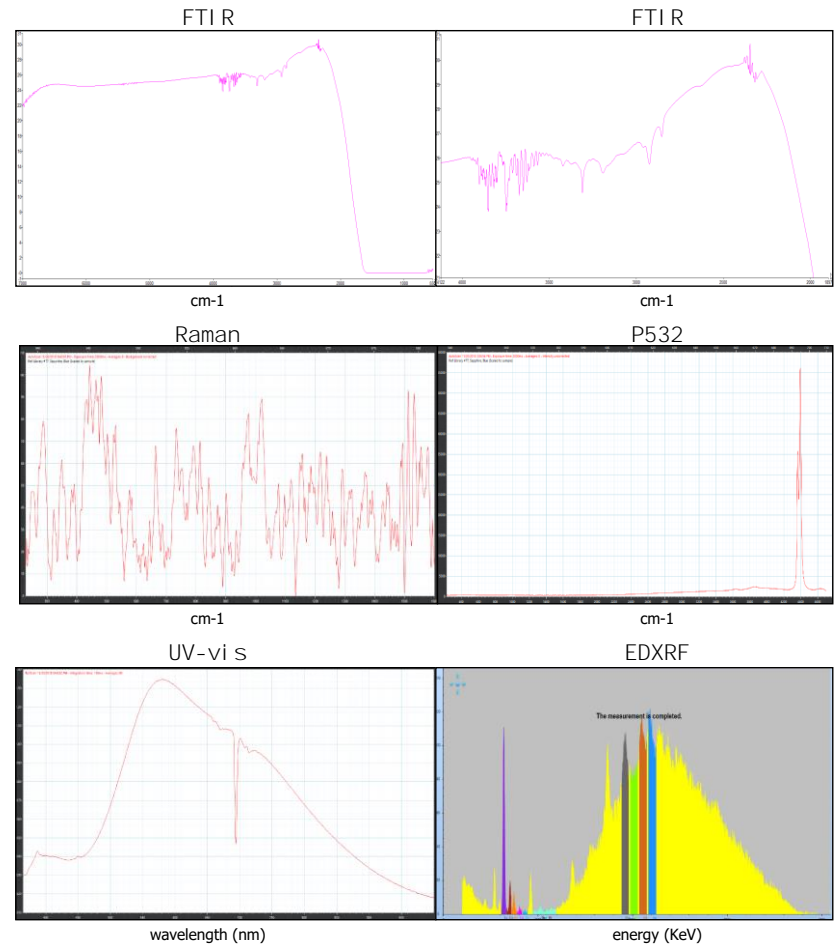

R-201812960

DATA GEMREPORT

Request HQ Pictures of your data at info@gemlabanalysis.com

The data collected on your item is valid at the issuance date of this report