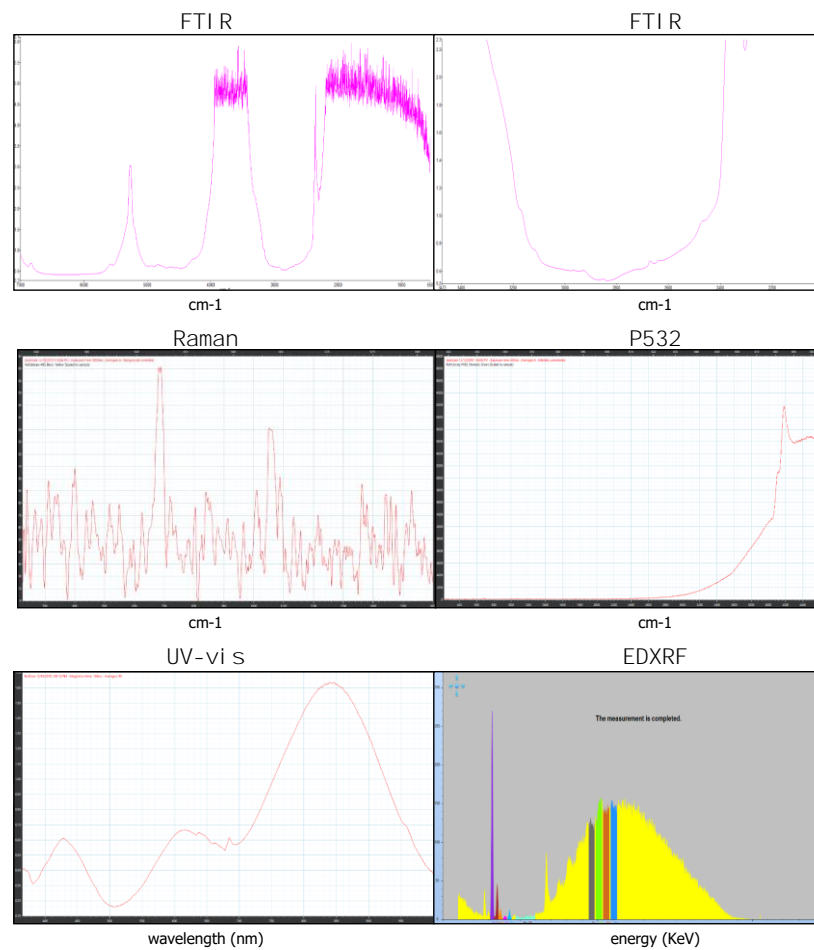

R-201813180

DATA GEMREPORT

Request HQ Pictures of your data at info@gemlabanalysis.com

The data collected on your item is valid at the issuance date of this report