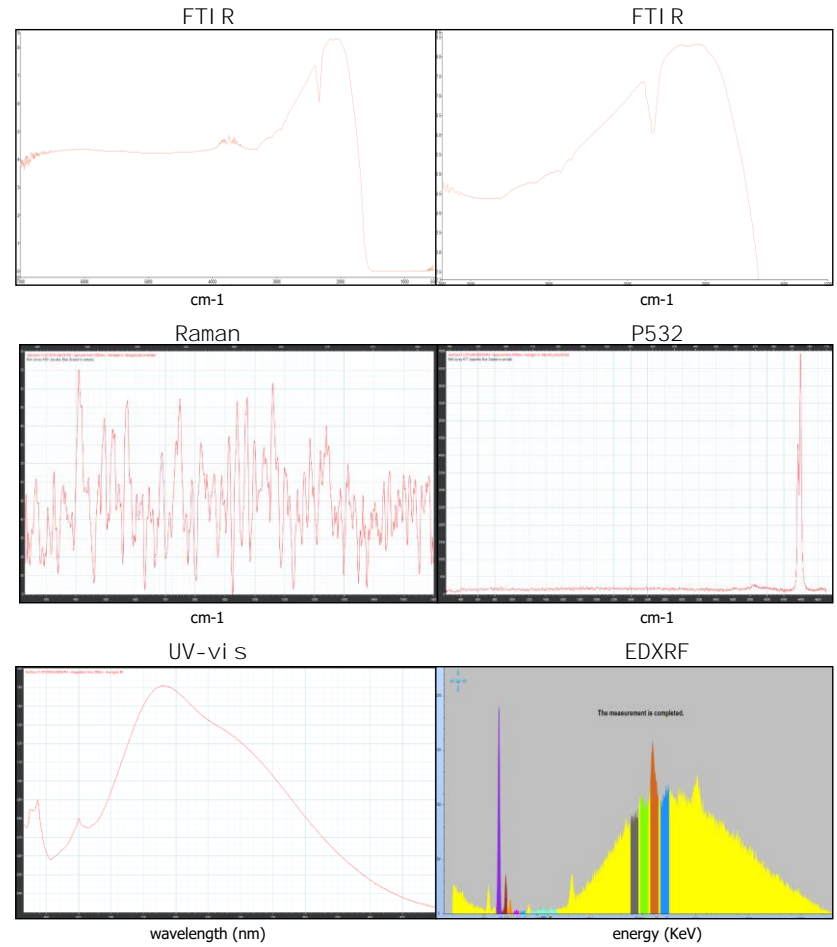

R-201813026

DATA GEMREPORT

Request HQ Pictures of your data at info@gemlabanalysis.com

The data collected on your item is valid at the issuance date of this report