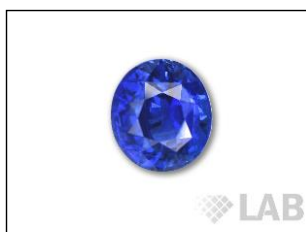

GEMSTONE REPORT

R-201813046

ID

Natural Sapphire

Color

Intense Blue*

Enhancement

Heat

Origin

Sri Lanka

Photos Gallery

Image is approximate

Date **30.11.2018**

Weight **2.60ct**

Shape .....**Oval**

Cut .....**ModBrilliant/ModStep**

Dimensions.....**8.45x7.29x5.04**

Cut

Comment:

Color Commonly Known as

*Royal Blue

Instruments used:

**see next page for data report

FTIR

EDXRF

Magnification

Uv-vis

PL532

Raman

LIBS