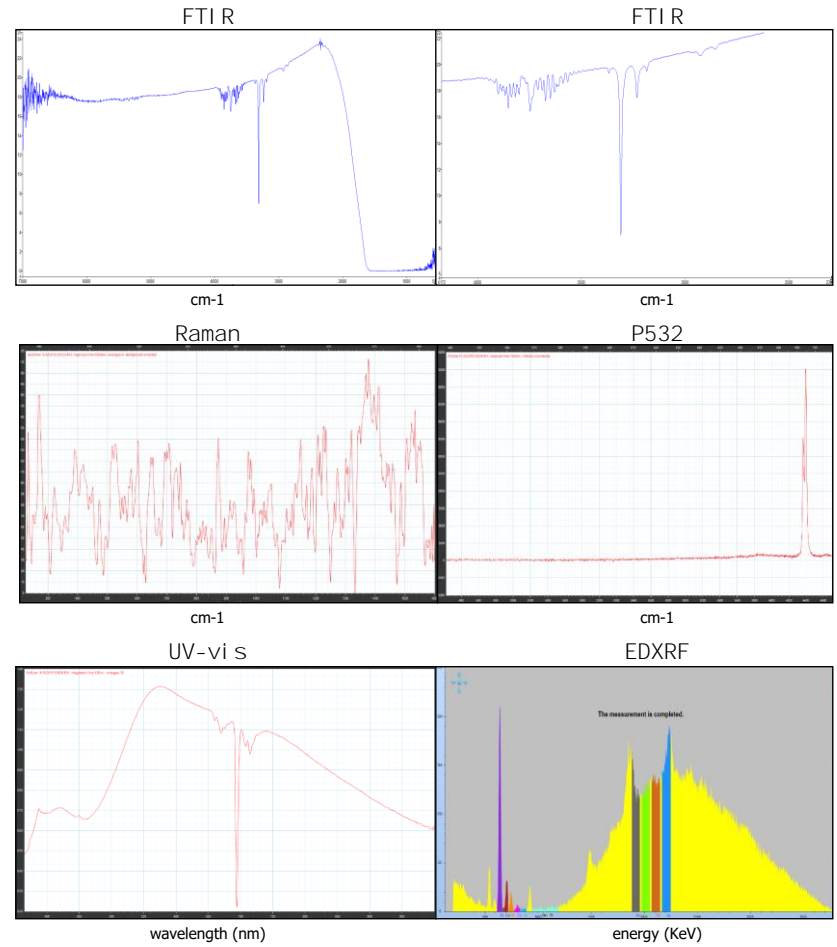

R-201813046

DATA GEMREPORT

Request HQ Pictures of your data at info@gemlabanalysis.com

The data collected on your item is valid at the issuance date of this report