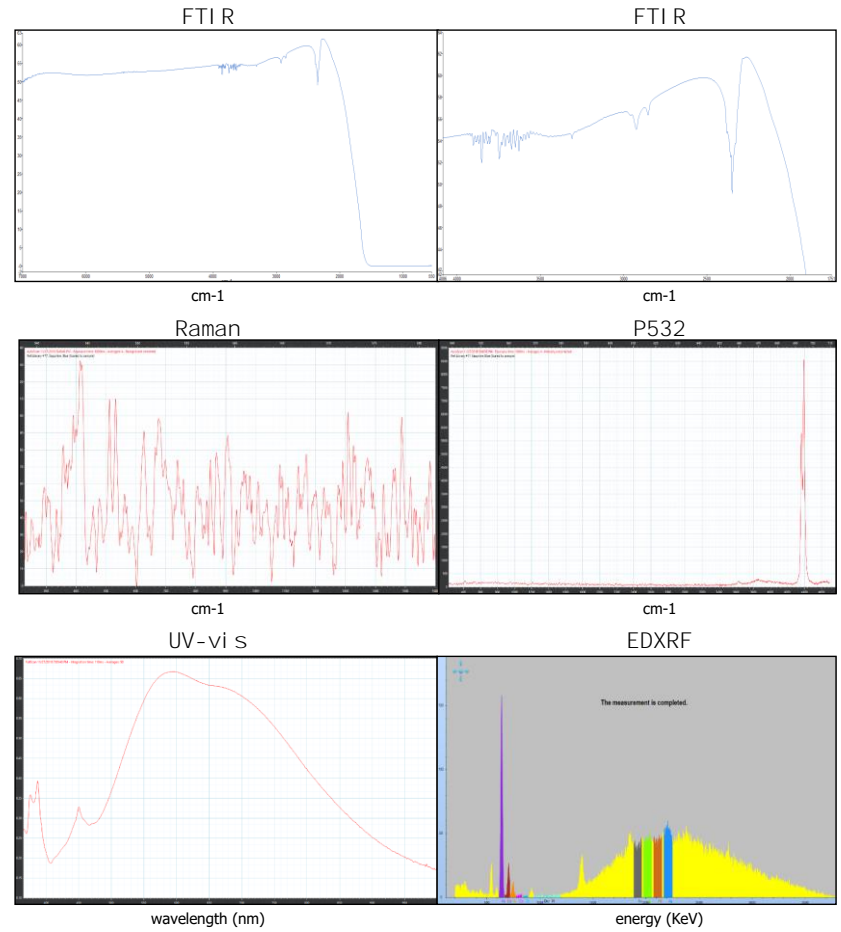

R-201813023

DATA GEMREPORT

Request HQ Pictures of your data at info@gemlabanalysis.com

The data collected on your item is valid at the issuance date of this report