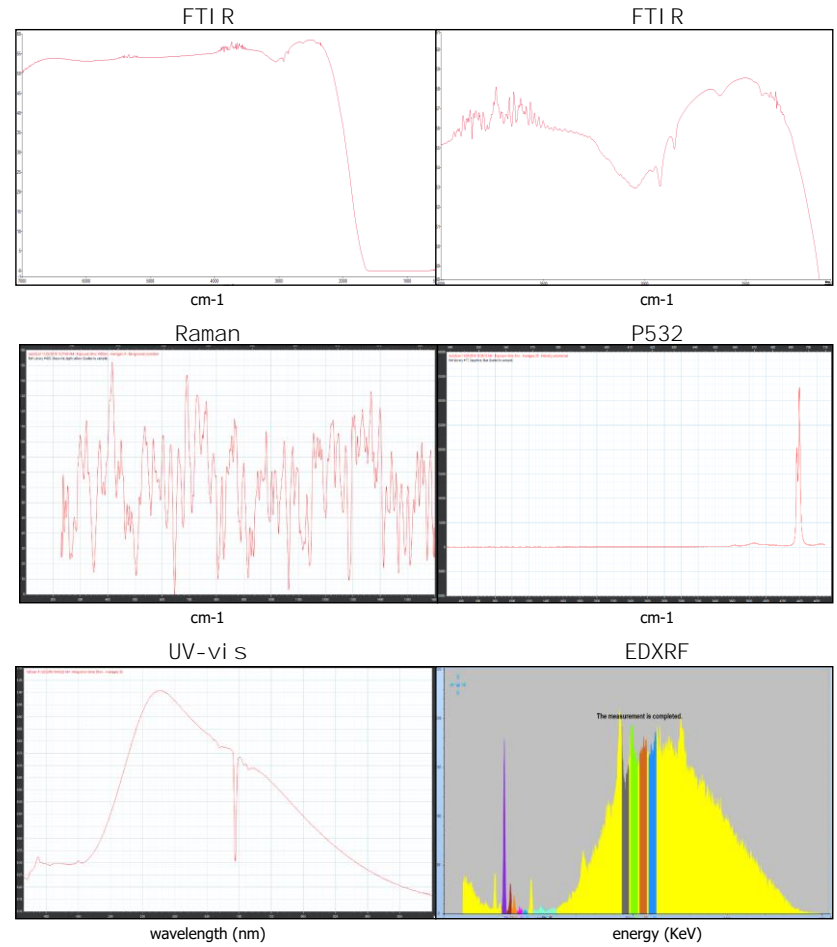

R-201812952

DATA GEMREPORT

Request HQ Pictures of your data at info@gemlabanalysis.com

The data collected on your item is valid at the issuance date of this report