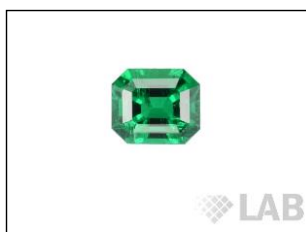

GEMSTONE REPORT

R-201812964

ID

Natural Emerald

Color

Vivid Green*

Enhancement

Insignificant

Origin

Panjshir

Photos Gallery

Image is approximate

Date **21.11.2018**

Weight **0.85ct**

Shape.....**Octagonal**

Cut .....**Step/Step**

Dimensions.....**6.16x5.39x4.13**

Cut

Comment:

Color Commonly Known as

*Muzo Green

Instruments used:

**see next page for data report

FTIR

EDXRF

Magnification

Uv-vis

PL532

Raman

LIBS