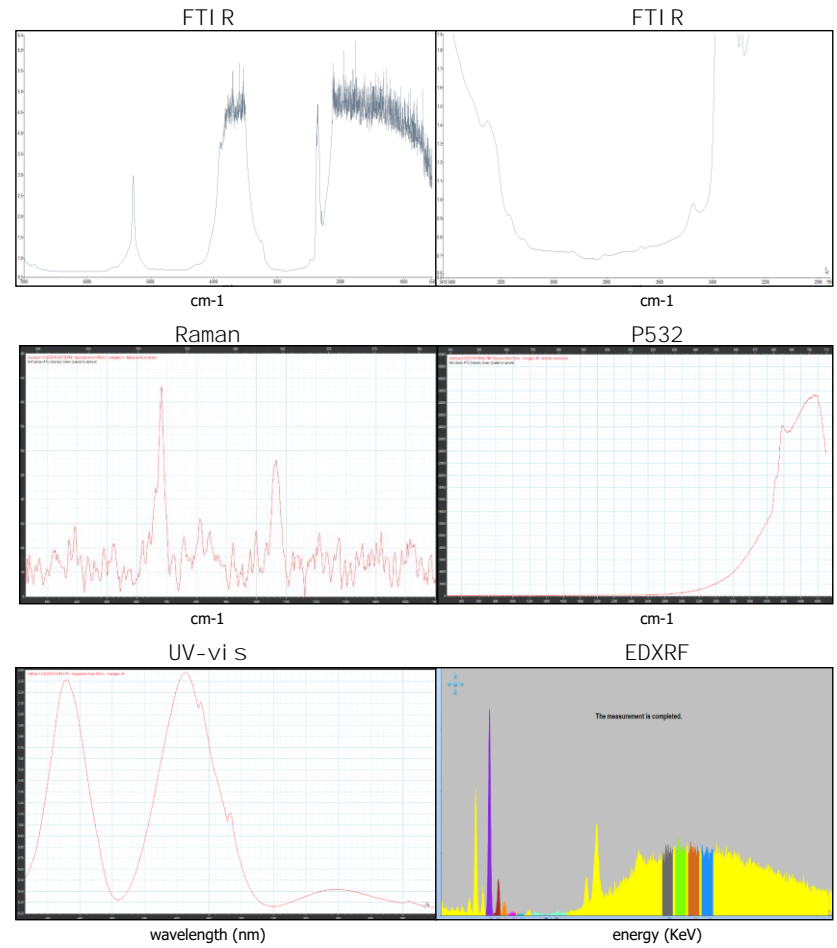

R-201812964

DATA GEMREPORT

Request HQ Pictures of your data at info@gemlabanalysis.com

The data collected on your item is valid at the issuance date of this report