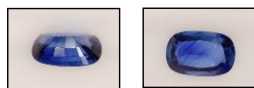

GEMSTONE REPORT

R-201812440

ID

Natural Sapphire

Color

Vivid Blue*

Enhancement

Heat Treated

Origin

Sri Lanka

Photos Gallery

Date**10.09.2018**

Weight**1.69ct**

Shape**Cushion**

Cut**ModBrilliant/ModStep**

Dimensions.....**8.10x6.41x3.81**

Cut

Comment:

Color commonly known as:

***Royal Blue**