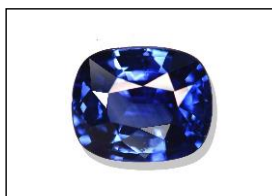

GEMSTONE REPORT

R-201812440

ID

Natural Sapphire

Color

Vivid Blue*

Enhancement

Heat Treated

Origin

Sri Lanka

Photos Gallery

Date**10.09.2018**

Weight**1.69ct**

Shape**Cushion**

Cut**ModBrilliant/ModStep**

Dimensions.....**8.10x6.41x3.81**

Cut

Comment:

Color commonly known as:

***Royal Blue**