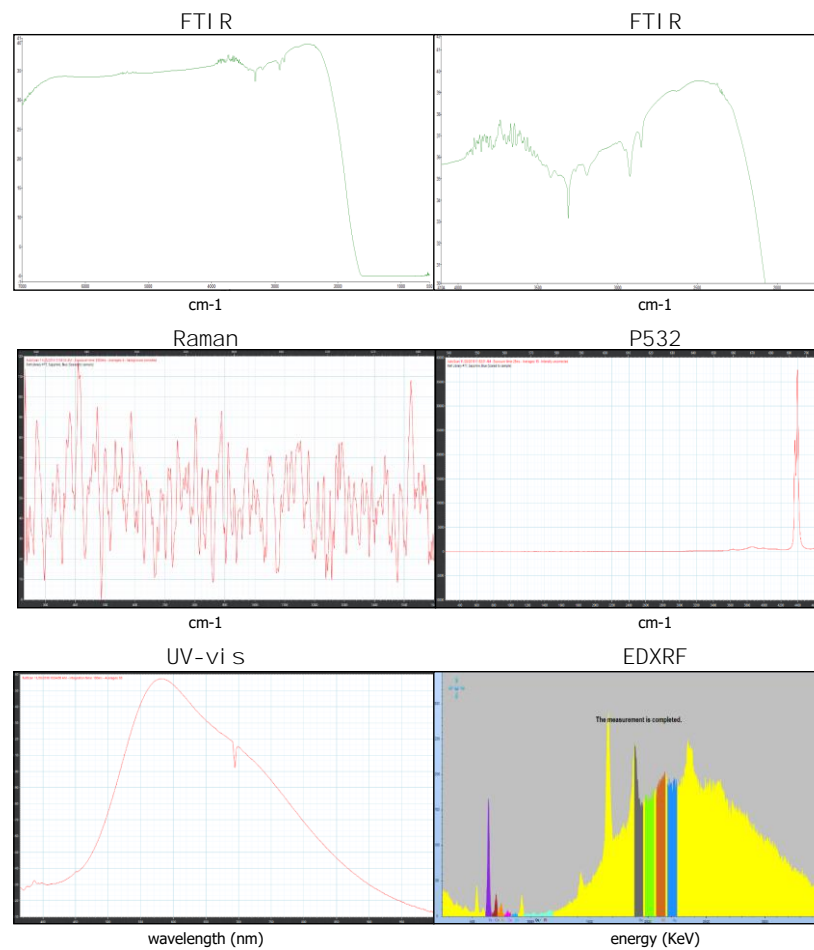

R-201812934

DATA GEMREPORT

Request HQ Pictures of your data at info@gemlabanalysis.com

The data collected on your item is valid at the issuance date of this report