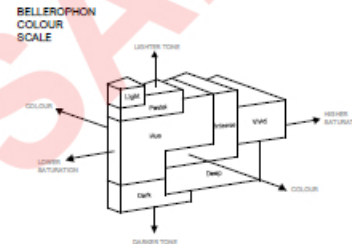

Cutting characteristics