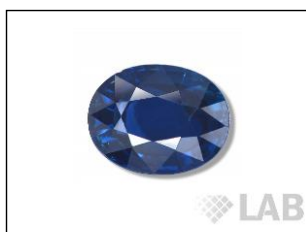

GEMSTONE REPORT

R-201812872

ID

Natural Sapphire

Color

Deep Blue

Enhancement

No Indication of Heat Treatment

Origin

Nigeria

Photos Gallery

Image is approximate

Date **03.11.2018**

Weight **3.35ct**

Shape .....**Oval**

Cut .....**Brilliant/ModStep**

Dimensions.....**9.87x8.08x4.79**

Cut

Instruments used:

**see next page for data report

IR

EDX

Magnification

Uv-vis

PL

Raman