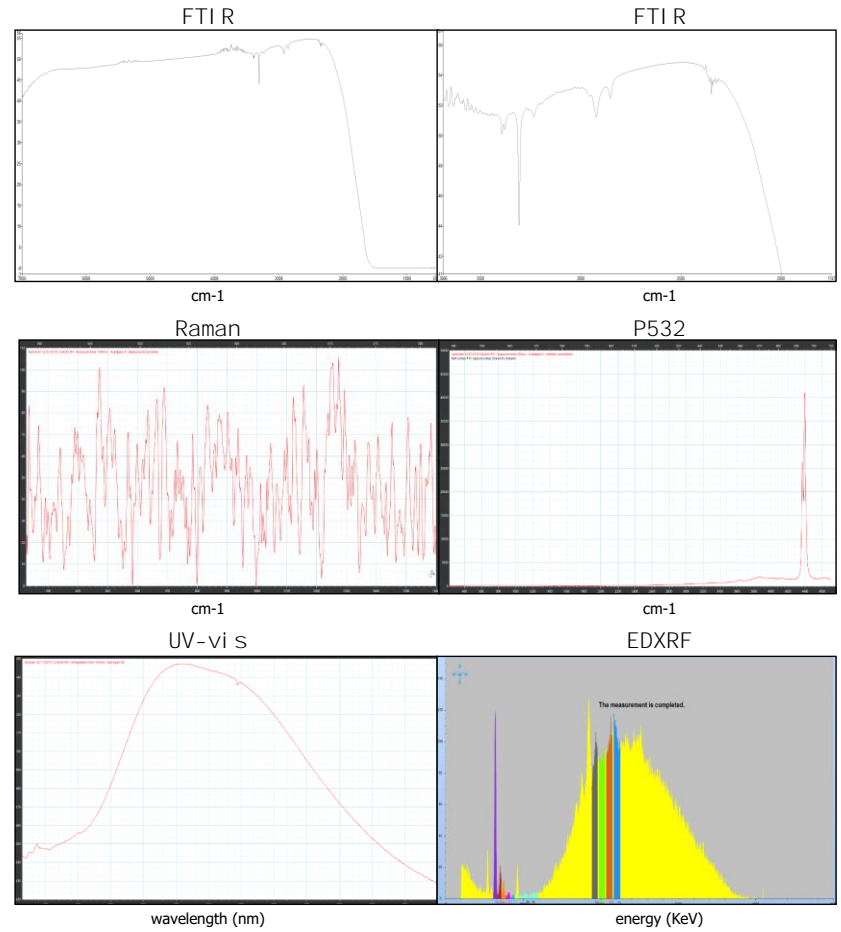

R-201813169

DATA GEMREPORT

Request HQ Pictures of your data at info@gemlabanalysis.com

The data collected on your item is valid at the issuance date of this report