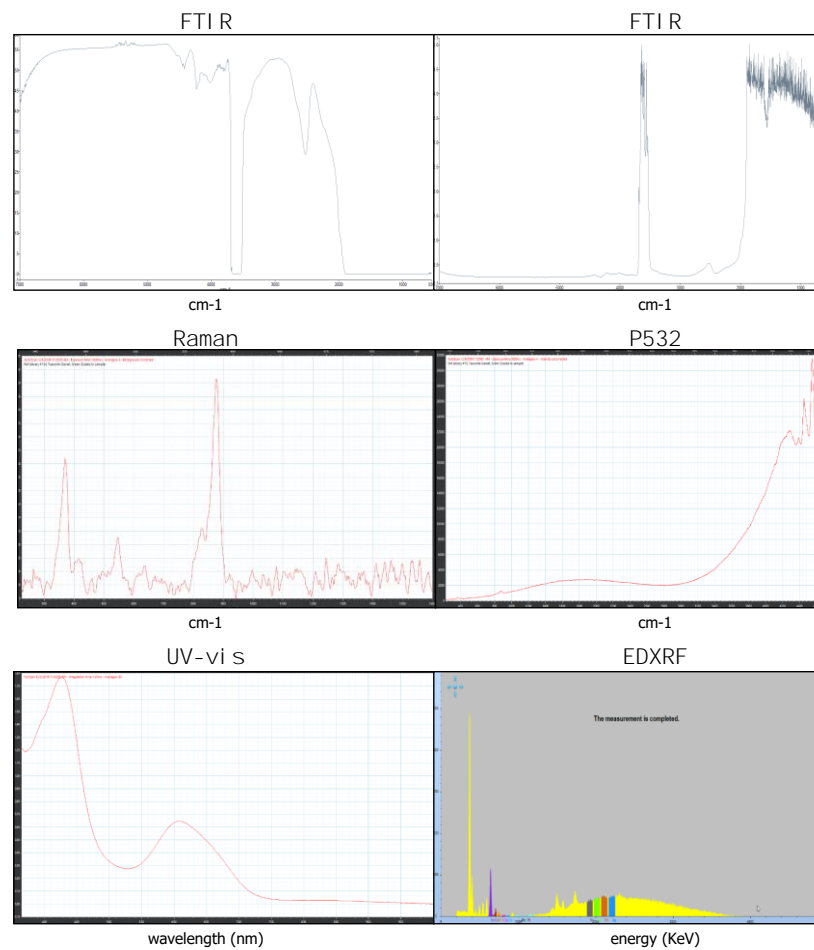

R-201813062

DATA GEMREPORT

Request HQ Pictures of your data at info@gemlabanalysis.com

The data collected on your item is valid at the issuance date of this report