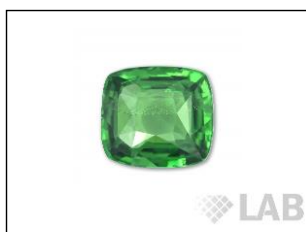

GEMSTONE REPORT

R-201813062

ID

Natural Tsavorite

Color

Vivid Green

Enhancement

None

East Africa

Photos Gallery

Image is approximate

Date **06.12.2018**

Weight **3.59ct**

Shape .....**Cushion**

Cut .....**ModBrilliant/ModStep**

Dimensions.....**9.36x8.68x4.94**

Cut

Instruments used:

**see next page for data report

FTIR

EDXRF

Magnification

Uv-vis

PL532

Raman

LIBS