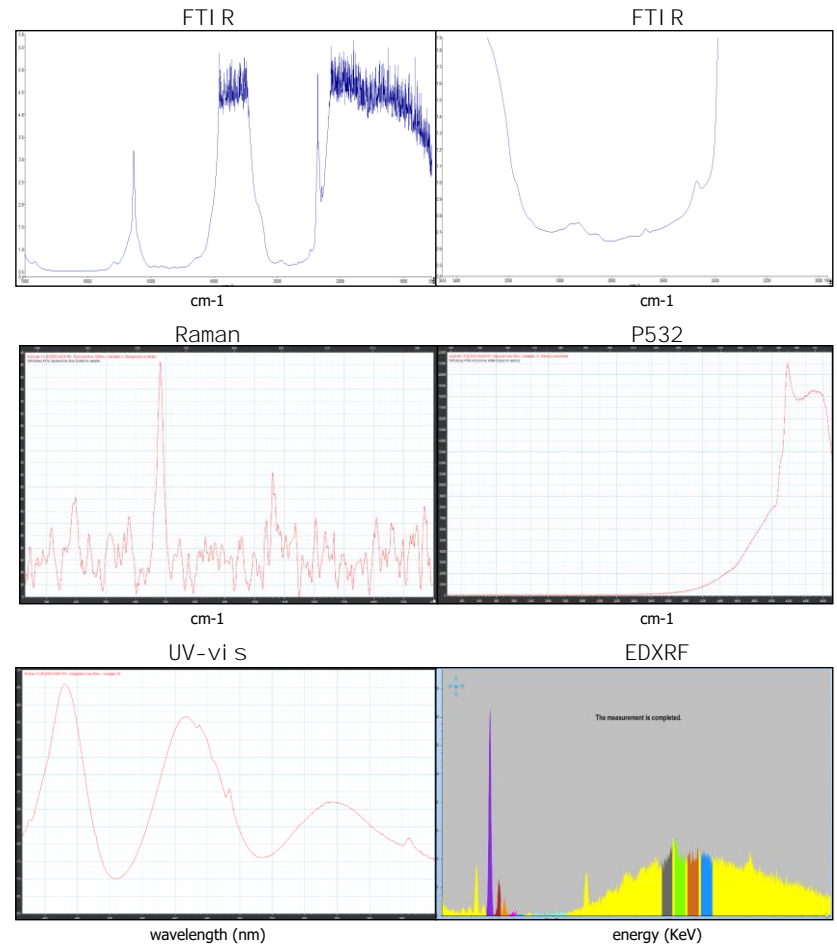

R-201812966

DATA GEMREPORT

Request HQ Pictures of your data at info@gemlabanalysis.com

The data collected on your item is valid at the issuance date of this report