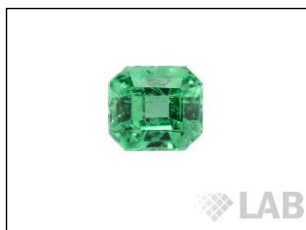

GEMSTONE REPORT

R-201812966

ID

Natural Emerald

Color

Green

Enhancement

Minor

Origin

Panjshir

Photos Gallery

Image is approximate

Date **21.11.2018**

Weight **1.63ct**

Shape.....**Octagonal**

Cut .....**Step/Step**

Dimensions.....**7.05x6.46x5.45**

Cut