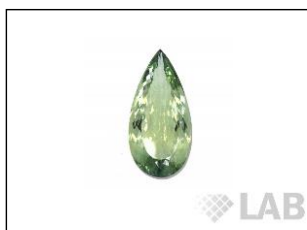

GEMSTONE REPORT

R-201812549

ID

Natural Beryl

Color

Green

Enhancement

None

Photos Gallery

Image is approximate

Date**17.09.2018**

Weight**52.23ct**

Shape**Pear**

Cut**Fancy/Faceted**

Dimensions.....**40.90x20.15x11.98**

Cut