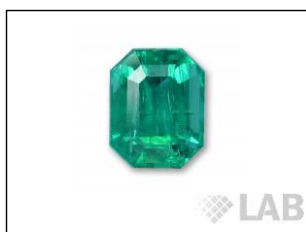

GEMSTONE REPORT

R-201812838

ID

Natural Emerald

Color

Green

Enhancement

Minor

Origin

Panjshir

Photos Gallery

Image is approximate

Date **31.10.2018**

Weight **2.24ct**

Shape.....**Octagonal**

Cut .....**Step/Step**

Dimensions.....**8.61x6.58x5.78**

Cut