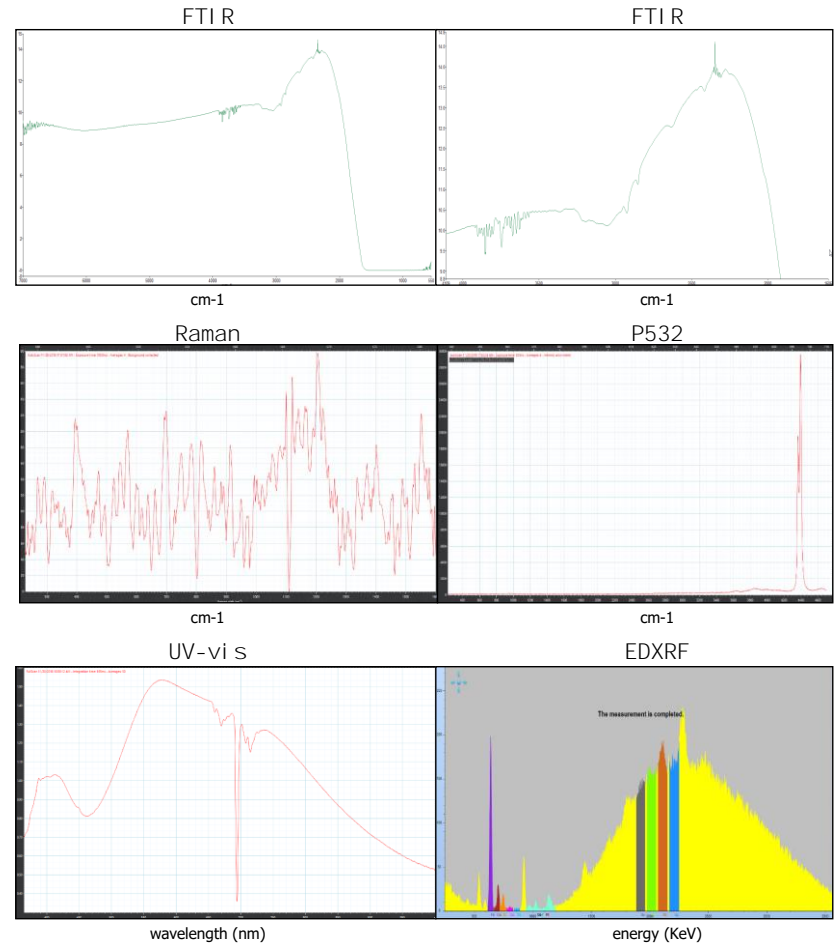

R-201812941

DATA GEMREPORT

Request HQ Pictures of your data at info@gemlabanalysis.com

The data collected on your item is valid at the issuance date of this report