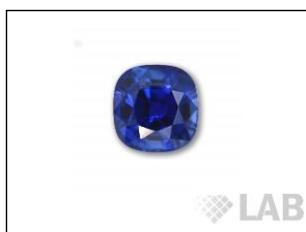

GEMSTONE REPORT

R-201812941

ID

Natural Sapphire

Color

Vivid Blue*

Enhancement

Heat

Origin

Sri Lanka

Photos Gallery

Image is approximate

Date **20.11.2018**

Weight **4.75ct**

Shape .....**Cushion**

Cut .....**Brilliant/ModStep**

Dimensions.....**9.26x8.71x6.61**

Cut

Comment:

Color Commonly Known as

*Royal Blue

Instruments used:

**see next page for data report

FTIR

EDXRF

Magnification

Uv-vis

PL532

Raman

LIBS