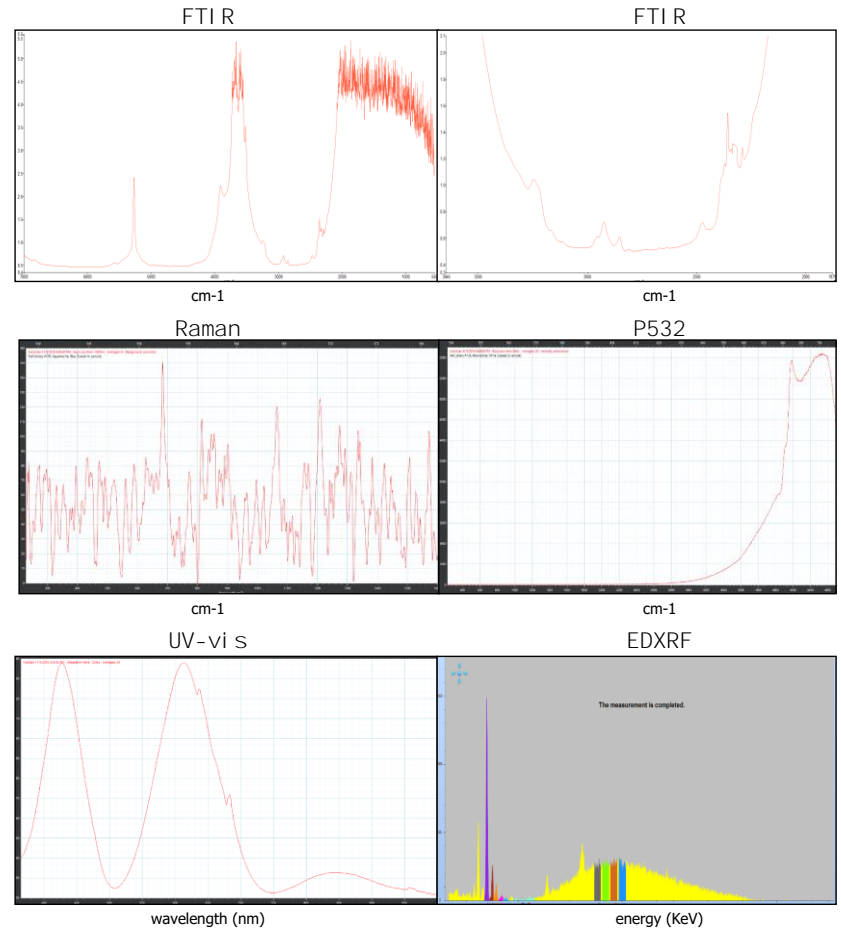

Dimensions.....**5.79x5.12x3.42**

Cut

Comment:

Only the center stone has been tested

Instruments used:

**see next page for data report

IR

EDX

Magnification

Uv-vis

PL

Raman

R-201812899

DATA GEMREPORT

Request HQ Pictures of your data at info@gemlabanalysis.com

The data collected on your item is valid at the issuance date of this report