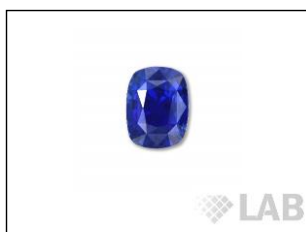

GEMSTONE REPORT

R-201812977

ID

Natural Sapphire

Color

Vivid Blue*

Enhancement

Heat

Origin

Sri Lanka

Photos Gallery

Image is approximate

Date **22.11.2018**

Weight **5.03ct**

Shape .....**Cushion**

Cut .....**ModBrilliant/ModStep**

Dimensions.....**10.75x7.98x6.60**

Cut

Comment:

Color Commonly Known as

*Royal Blue

Instruments used:

**see next page for data report

FTIR

EDXRF

Magnification

Uv-vis

PL532

Raman

LIBS