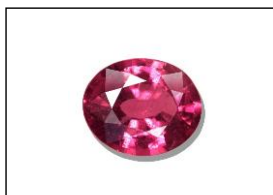

# GEMSTONE REPORT

R-201812420

ID

**Natural Spinel**

Color

**Vivid Pink**

Enhancement

**No Indication of Heat Treatment**

Origin

**Tanzania**

Photos Gallery

Date .....**08.09.2018**

Weight .....**2.21ct**

Shape .....**Oval**

Cut .....**Brilliant/ModStep**

Dimensions.....**9.55x7.61x4.29**