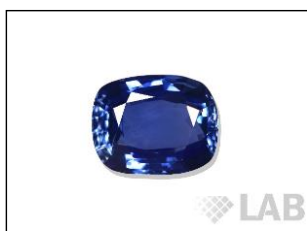

GEMSTONE REPORT

R-201812474

ID

Natural Sapphire

Color

Vivid Blue*

Enhancement

Heat Treated

Origin

Sri Lanka

Photos Gallery

Image is approximate

Date**12.09.2018**

Weight**2.00ct**

Shape**Cushion**

Cut**Brilliant/ModStep**

Dimensions.....**8.03x6.18x3.86**

Cut

Comment:

Color commonly known as:

***Cornflower**

Instruments used:

IR

EDX