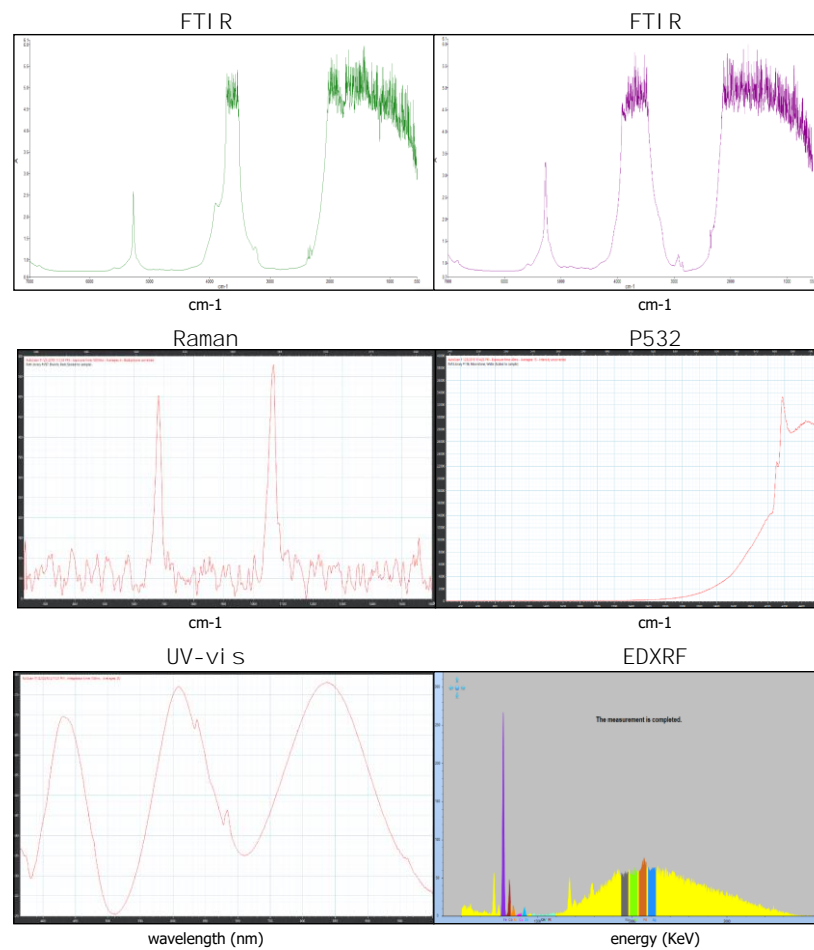

R-201813080

DATA GEMREPORT

Request HQ Pictures of your data at info@gemlabanalysis.com

The data collected on your item is valid at the issuance date of this report