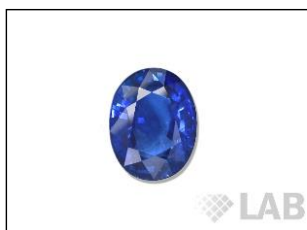

GEMSTONE REPORT

R-201812714

ID

Natural Sapphire

Color

Vivid Blue*

Enhancement

Heat

Origin

Sri Lanka

Photos Gallery

Image is approximate

Date**02.10.2018**

Weight**6.17ct**

Shape**Oval**

Cut**Brilliant/ModStep**

Dimensions.....**12.48x9.48x5.85**

Cut

Comment;

Color Commonly Known as

***Royal Blue**

Instruments used:

**see next page for data report

IR