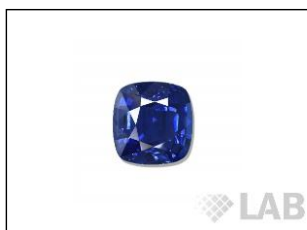

GEMSTONE REPORT

R-201812724

ID

Natural Sapphire

Color

Vivid Blue*

Enhancement

Heat

Origin

Sri Lanka

Photos Gallery

Image is approximate

Date**04.10.2018**

Weight**15.55ct**

Shape**Cushion**

Cut**Brilliant/ModStep**

Dimensions.....**14.06x13.15x8.64**

Cut

Comment;

Color Commonly Known as

***Royal Blue**

Instruments used:

**see next page for data report

IR