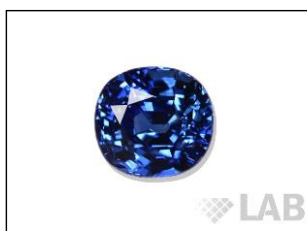

GEMSTONE REPORT

R-201812477

ID

Natural Sapphire

Color

Vivid Blue*

Enhancement

Heat Treated

Origin

Sri Lanka

Photos Gallery

Image is approximate

Date**12.09.2018**

Weight**2.66ct**

Shape**Cushion**

Cut**Brilliant/ModStep**

Dimensions.....**7.57x6.79x5.83**

Cut

Comment:

Color commonly known as:

***Cornflower**

Instruments used:

**see next page for data report

IR